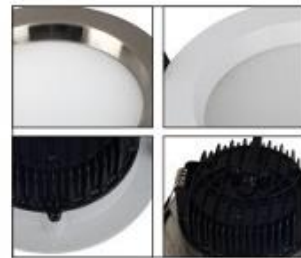

LED DOWN LIGHTS SERIES

CLIXMO

INNOVATION INSPIRED BY CREATIVITY

AYDL223-10W

Power : 10W
 Material : Aluminum
 Body Color: White/Satin Nickel
 Voltage: 85V-265V/50HZ-60HZ
 CRI: ≥ 80
 PF: ≥ 0.9
 Lumen: 650 lm
 Color Temperature: 2700-6500K
 Life Span: ≥ 300000 hours
 Dimmable or non-dimmable is available.

Carton QTY	MEAS(cm)	G.W(kg)
24PCS	60 x 35 x 23.5	8.2

AYDL224-12W

Power : 12W
 Material : Aluminum
 Body Color: White/Satin Nickel
 Voltage: 85V-265V/50HZ-60HZ
 CRI: ≥ 80
 PF: ≥ 0.9
 Lumen: 800 lm
 Color Temperature: 2700-6500K
 Life Span: ≥ 300000 hours
 Dimmable or non-dimmable is available.

Carton QTY	MEAS(cm)	G.W(kg)
24PCS	60 x 35 x 23.5	7.5

CLIXMO

INNOVATION INSPIRED BY CREATIVITY

AYDL222-12W

Power : 12W
 Material : Aluminum
 Body Color : White
 Voltage : 85V-265V/50HZ-60HZ
 CRI : ≥ 80
 PF : ≥ 0.9
 Lumen : 960 lm
 Color Temperature : 2700-6500K
 Life Span : ≥ 30000 hours
 Dimmable or non-dimmable is available.