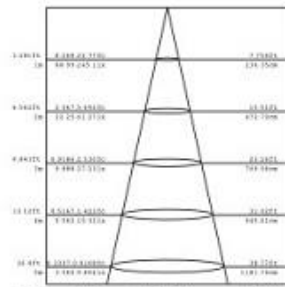

Power : 12W
Material : Aluminum
Body Color: White/Satin Nickel
Voltage: 85V-265V/50HZ-60HZ
CRI: ≥ 80
PF: ≥ 0.9
Lumen: 800 lm
Color Temperature: 2700-6500K
Life Span: ≥ 300000 hours
Dimmable or non-dimmable is available.

Carton QTY	MEAS(cm)	G.W(kg)
24PCS	60 x 35 x 23.5	7.5