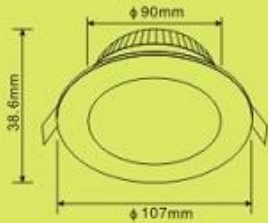

LED DOWN LIGHTS SERIES

CLIXMO

INNOVATION INSPIRED BY CREATIVITY

AYDL223-10W

Power : 10W
 Material : Aluminum
 Body Color: White/Satin Nickel
 Voltage: 85V-265V/50HZ-60HZ
 CRI: ≥ 80
 PF: ≥ 0.9
 Lumen: 650 lm
 Color Temperature: 2700-6500K
 Life Span: ≥ 300000 hours
 Dimmable or non-dimmable is available.

Carton QTY	MEAS(cm)	G.W(kg)
24PCS	60 x 35 x 23.5	8.2

AYDL224-12W

Power : 12W
 Material : Aluminum
 Body Color: White/Satin Nickel
 Voltage: 85V-265V/50HZ-60HZ
 CRI: ≥ 80
 PF: ≥ 0.9
 Lumen: 800 lm
 Color Temperature: 2700-6500K
 Life Span: ≥ 300000 hours
 Dimmable or non-dimmable is available.

Carton QTY	MEAS(cm)	G.W(kg)
24PCS	55 x 25 x 36	7.6

AYDL222-12W

Power : 12W
 Material : Aluminum
 Body Color : Satin Nickel
 Voltage : 85V-265V/50HZ-60HZ
 CRI : ≥ 80
 PF : ≥ 0.9
 Lumen : 960 lm
 Color Temperature : 2700-6500K
 Life Span : ≥ 30000 hours
 Dimmable or non-dimmable is available.

Carton QTY	MEAS(cm)	G.W(kg)
24PCS	60 x 35 x 23.5	8.2