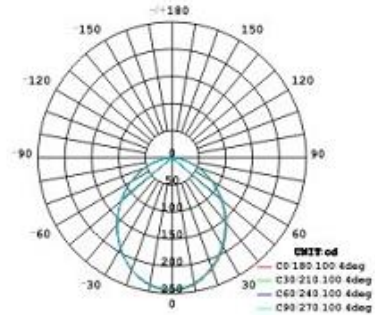

Carton QTY	MEAS(cm)	G.W(kg)
24PCS	60 x 35 x 23.5	8.2

AYDL224-12W

Power : 12W
 Material : Aluminum
 Body Color: White/Satin Nickel
 Voltage: 85V-265V/50HZ-60HZ
 CRI: ≥ 80
 PF: ≥ 0.9
 Lumen: 800 lm
 Color Temperature: 2700-6500K
 Life Span: ≥ 300000 hours
 Dimmable or non-dimmable is available.

Carton QTY	MEAS(cm)	G.W(kg)
24PCS	60 x 35 x 23.5	7.5

CLIXMO

INNOVATION INSPIRED BY CREATIVITY

AYDL222-12W

Power : 12W
 Material : Aluminum
 Body Color : White
 Voltage : 85V-265V/50HZ-60HZ
 CRI : ≥ 80
 PF : ≥ 0.9
 Lumen : 960 lm
 Color Temperature : 2700-6500K
 Life Span : ≥ 30000 hours
 Dimmable or non-dimmable is available.

Carton QTY	MEAS(cm)	G.W(kg)
24PCS	55 x 25 x 36	7.6

AYDL222-12W

Power : 12W
 Material : Aluminum
 Body Color : Satin Nickel
 Voltage : 85V-265V/50HZ-60HZ
 CRI : ≥ 80
 PF : ≥ 0.9
 Lumen : 960 lm
 Color Temperature : 2700-6500K
 Life Span : ≥ 30000 hours
 Dimmable or non-dimmable is available.