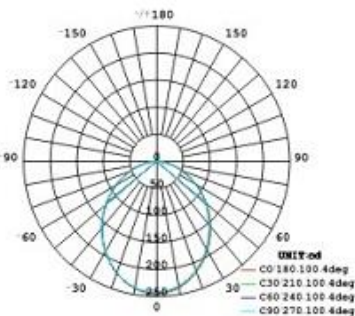

Carton QTY	MEAS(cm)	G.W(kg)
24PCS	60 x 35 x 23.5	8.2

AYDL224-12W

Power : 12W
 Material : Aluminum
 Body Color: White/Satin Nickel
 Voltage: 85V-265V/50HZ-60HZ
 CRI: ≥ 80
 PF: ≥ 0.9
 Lumen: 800 lm
 Color Temperature: 2700-6500K
 Life Span: ≥ 300000 hours
 Dimmable or non-dimmable is available.

Carton QTY	MEAS(cm)	G.W(kg)
24PCS	60 x 35 x 23.5	7.5

CLIXMO

INNOVATION INSPIRED BY CREATIVITY

AYDL222-12W

Power : 12W
 Material : Aluminum
 Body Color : White
 Voltage : 85V-265V/50HZ-60HZ
 CRI : ≥ 80
 PF : ≥ 0.9
 Lumen : 960 lm
 Color Temperature : 2700-6500K
 Life Span : ≥ 30000 hours
 Dimmable or non-dimmable is available.

Carton QTY	MEAS(cm)	G.W(kg)
24PCS	55 x 25 x 36	7.6

AYDL222-12W

Power : 12W
 Material : Aluminum
 Body Color : Satin Nickel
 Voltage : 85V-265V/50HZ-60HZ
 CRI : ≥ 80
 PF : ≥ 0.9
 Lumen : 960 lm
 Color Temperature : 2700-6500K
 Life Span : ≥ 30000 hours
 Dimmable or non-dimmable is available.