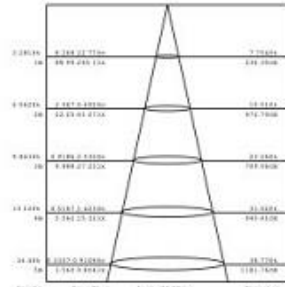

LED DOWN LIGHTS SERIES

CLIXMO

INNOVATION INSPIRED BY CREATIVITY

AYDL223-10W

Power : 10W
 Material : Aluminum
 Body Color: White/Satin Nickel
 Voltage: 85V-265V/50HZ-60HZ
 CRI: ≥ 80
 PF: ≥ 0.9
 Lumen: 650 lm
 Color Temperature: 2700-6500K
 Life Span: ≥ 300000 hours
 Dimmable or non-dimmable is available.

Carton QTY	MEAS(cm)	G.W(kg)
24PCS	60 x 35 x 23.5	8.2

AYDL224-12W

Power : 12W
 Material : Aluminum
 Body Color: White/Satin Nickel
 Voltage: 85V-265V/50HZ-60HZ
 CRI: ≥ 80
 PF: ≥ 0.9
 Lumen: 800 lm
 Color Temperature: 2700-6500K
 Life Span: ≥ 300000 hours
 Dimmable or non-dimmable is available.