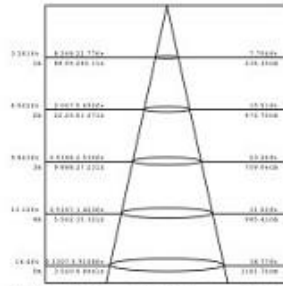

Carton QTY	MEAS(cm)	G.W(kg)
24PCS	60 x 35 x 23.5	8.2

AYDL224-12W

Power : 12W
 Material : Aluminum
 Body Color: White/Satin Nickel
 Voltage: 85V-265V/50HZ-60HZ
 CRI: ≥ 80
 PF: ≥ 0.9
 Lumen: 800 lm
 Color Temperature: 2700-6500K
 Life Span: ≥ 300000 hours
 Dimmable or non-dimmable is available.

Carton QTY	MEAS(cm)	G.W(kg)
24PCS	60 x 35 x 23.5	7.5

CLIXMO

INNOVATION INSPIRED BY CREATIVITY

AYDL222-12W

Power : 12W
 Material : Aluminum
 Body Color : White
 Voltage : 85V-265V/50HZ-60HZ
 CRI : ≥ 80
 PF : ≥ 0.9
 Lumen : 960 lm
 Color Temperature : 2700-6500K
 Life Span : ≥ 30000 hours
 Dimmable or non-dimmable is available.

Carton QTY	MEAS(cm)	G.W(kg)
24PCS	55 x 25 x 36	7.6

AYDL222-12W

Power : 12W
 Material : Aluminum
 Body Color : Satin Nickel
 Voltage : 85V-265V/50HZ-60HZ
 CRI : ≥ 80
 PF : ≥ 0.9
 Lumen : 960 lm
 Color Temperature : 2700-6500K
 Life Span : ≥ 30000 hours
 Dimmable or non-dimmable is available.