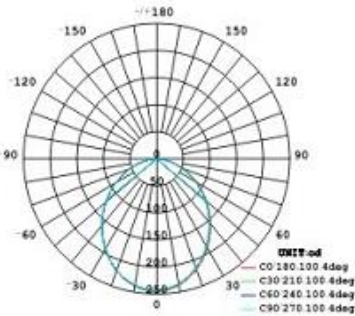

LED DOWN LIGHTS SERIES

CLIXMO

INNOVATION INSPIRED BY CREATIVITY

AYDL223-10W

Power : 10W
 Material : Aluminum
 Body Color: White/Satin Nickel
 Voltage: 85V-265V/50HZ-60HZ
 CRI: ≥ 80
 PF: ≥ 0.9
 Lumen: 650 lm
 Color Temperature: 2700-6500K
 Life Span: ≥ 300000 hours
 Dimmable or non-dimmable is available.

Carton QTY	MEAS(cm)	G.W(kg)
24PCS	60 x 35 x 23.5	8.2

AYDL224-12W

Power : 12W
 Material : Aluminum
 Body Color: White/Satin Nickel
 Voltage: 85V-265V/50HZ-60HZ
 CRI: ≥ 80
 PF: ≥ 0.9
 Lumen: 800 lm
 Color Temperature: 2700-6500K
 Life Span: ≥ 300000 hours
 Dimmable or non-dimmable is available.