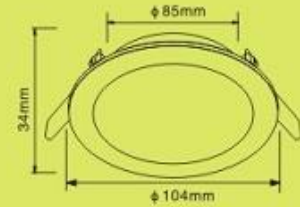

Carton QTY	MEAS(cm)	G.W(kg)
24PCS	60 x 35 x 23.5	8.2

AYDL224-12W

Power : 12W
 Material : Aluminum
 Body Color: White/Satin Nickel
 Voltage: 85V-265V/50HZ-60HZ
 CRI: ≥ 80
 PF: ≥ 0.9
 Lumen: 800 lm
 Color Temperature: 2700-6500K
 Life Span: ≥ 300000 hours
 Dimmable or non-dimmable is available.

Carton QTY	MEAS(cm)	G.W(kg)
24PCS	60 x 35 x 23.5	7.5

CLIXMO

INNOVATION INSPIRED BY CREATIVITY

AYDL222-12W

Power : 12W
 Material : Aluminum
 Body Color : White
 Voltage : 85V-265V/50HZ-60HZ
 CRI : ≥ 80
 PF : ≥ 0.9
 Lumen : 960 lm
 Color Temperature : 2700-6500K
 Life Span : ≥ 30000 hours
 Dimmable or non-dimmable is available.

Carton QTY	MEAS(cm)	G.W(kg)
24PCS	55 x 25 x 36	7.6

AYDL222-12W

Power : 12W
 Material : Aluminum
 Body Color : Satin Nickel
 Voltage : 85V-265V/50HZ-60HZ
 CRI : ≥ 80
 PF : ≥ 0.9
 Lumen : 960 lm
 Color Temperature : 2700-6500K
 Life Span : ≥ 30000 hours
 Dimmable or non-dimmable is available.

Carton QTY	MEAS(cm)	G.W(kg)
24PCS	60 x 35 x 23.5	8.2