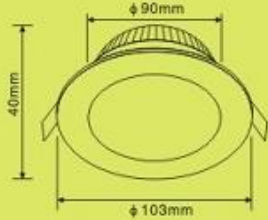

CLIXMO

INNOVATION INSPIRED BY CREATIVITY

AYDL223-10W